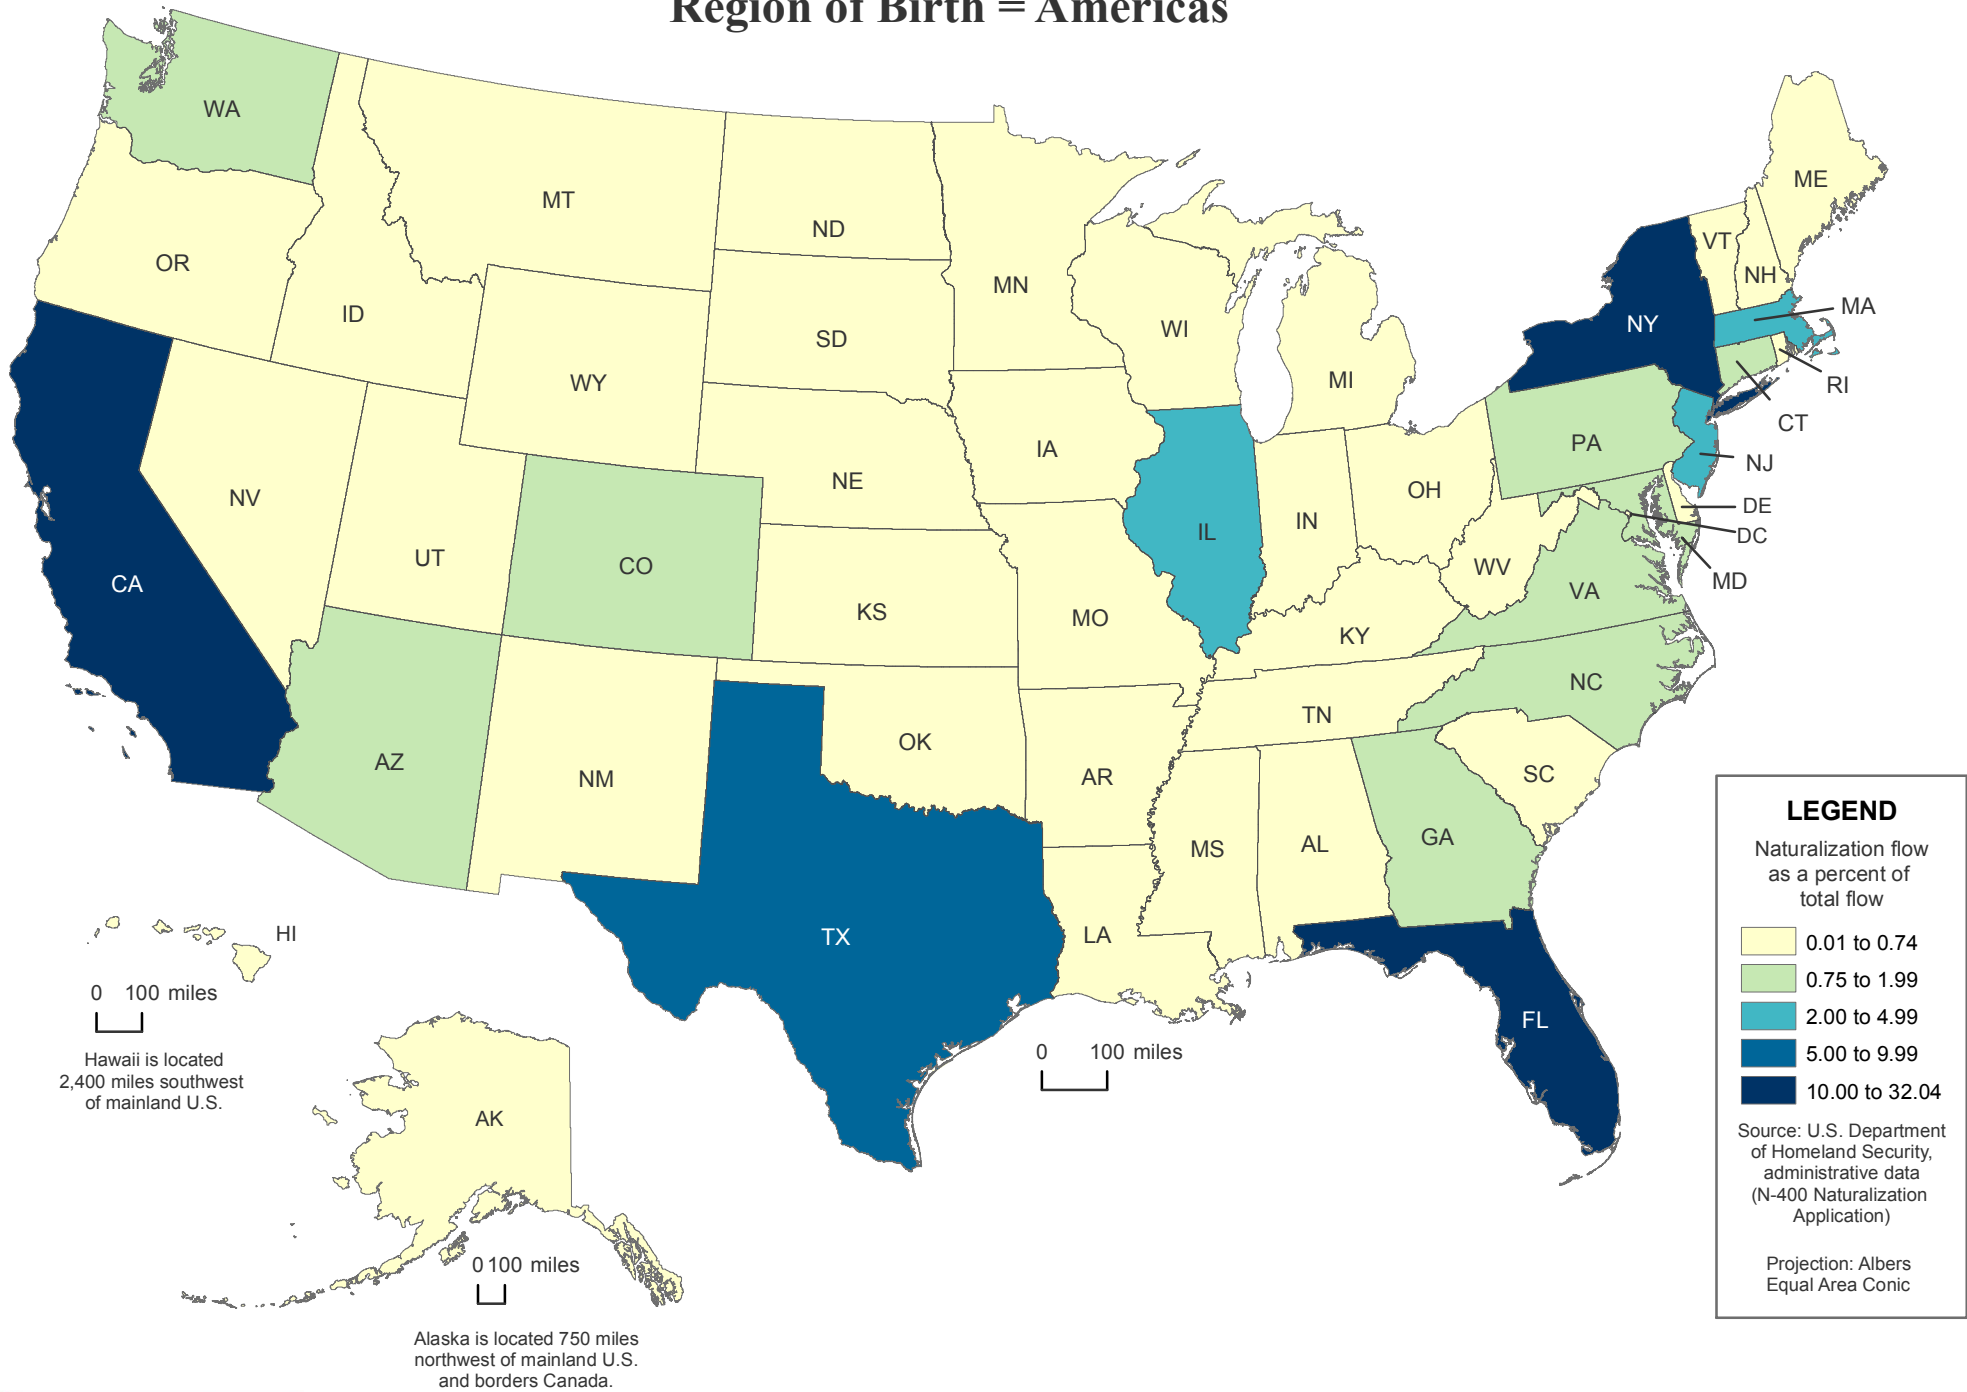

Persons Naturalizing by State of Residence: 2000 to 2003

Region of Birth = Americas

LEGEND

Naturalization flow as a percent of total flow

- 0.01 to 0.74
- 0.75 to 1.99
- 2.00 to 4.99
- 5.00 to 9.99
- 10.00 to 32.04

Source: U.S. Department of Homeland Security, administrative data (N-400 Naturalization Application)

Projection: Albers Equal Area Conic